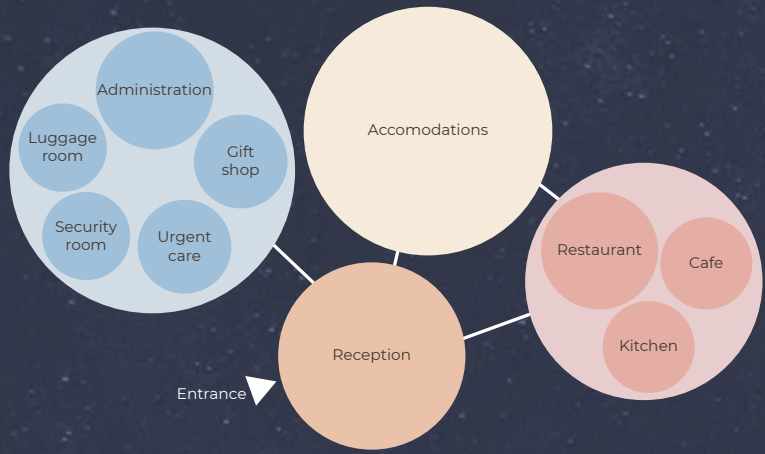

Site Plan

Refugee seats around the resort

wayfinding stands

Pedestrains bridge ramp along the whole resort encourages walking and connecting with nature

Administration
234sqm 3%

Services
1170sqm 15%

Spa & Activities
2106sqm 27%

Food & Restaurants
1170sqm 15%

Accomodations
3120sqm 40%

Architectural Programming

Main Building Bubble Diagram

- WC
- Vertical Circulation
- Services

Design Concept

The concept is inspired from **the illusions** stars create in the sky and to our eyes when we stare into them. And is expressed through light reflections and light dispersions.

Interior Stargazing Immersive Experience

An immersive experience where visitors can experience stargazing during off-seasons in addition to being able to view astronomical phenomena that exist in different locations.