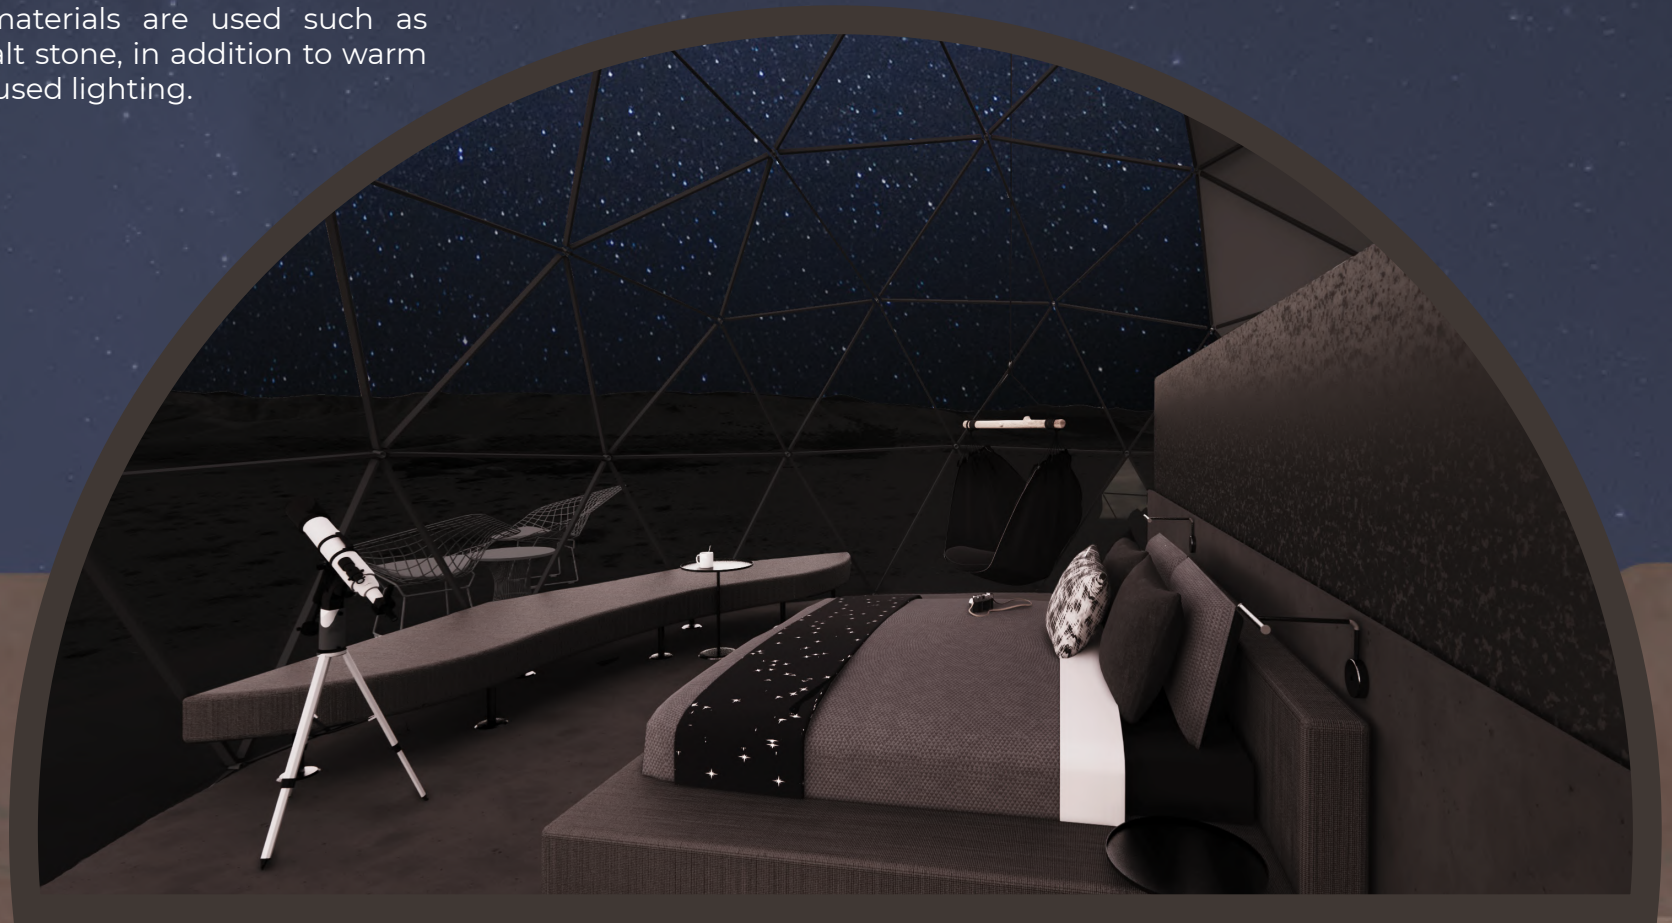

Food & Restaurants
1170sqm 15%

Accomodations
3120sqm 40%

Architectural Programming

Main Building Bubble Diagram

- WC
- Vertical Circulation
- Services

Design Concept

The concept is inspired from **the illusions** stars create in the sky and to our eyes when we stare into them. And is expressed through light reflections and light dispersions.

Interior Stargazing Immersive Experience

An immersive experience where visitors can experience stargazing during off-seasons in addition to being able to view astronomical phenomena that exist in different locations.

Accommodation Options

The stargazing dome is designed with measures that considers the big opportunity for light spill which negatively affects perceiving the natural starlight. Rough materials are used such as plastering and basalt stone, in addition to warm focused lighting.