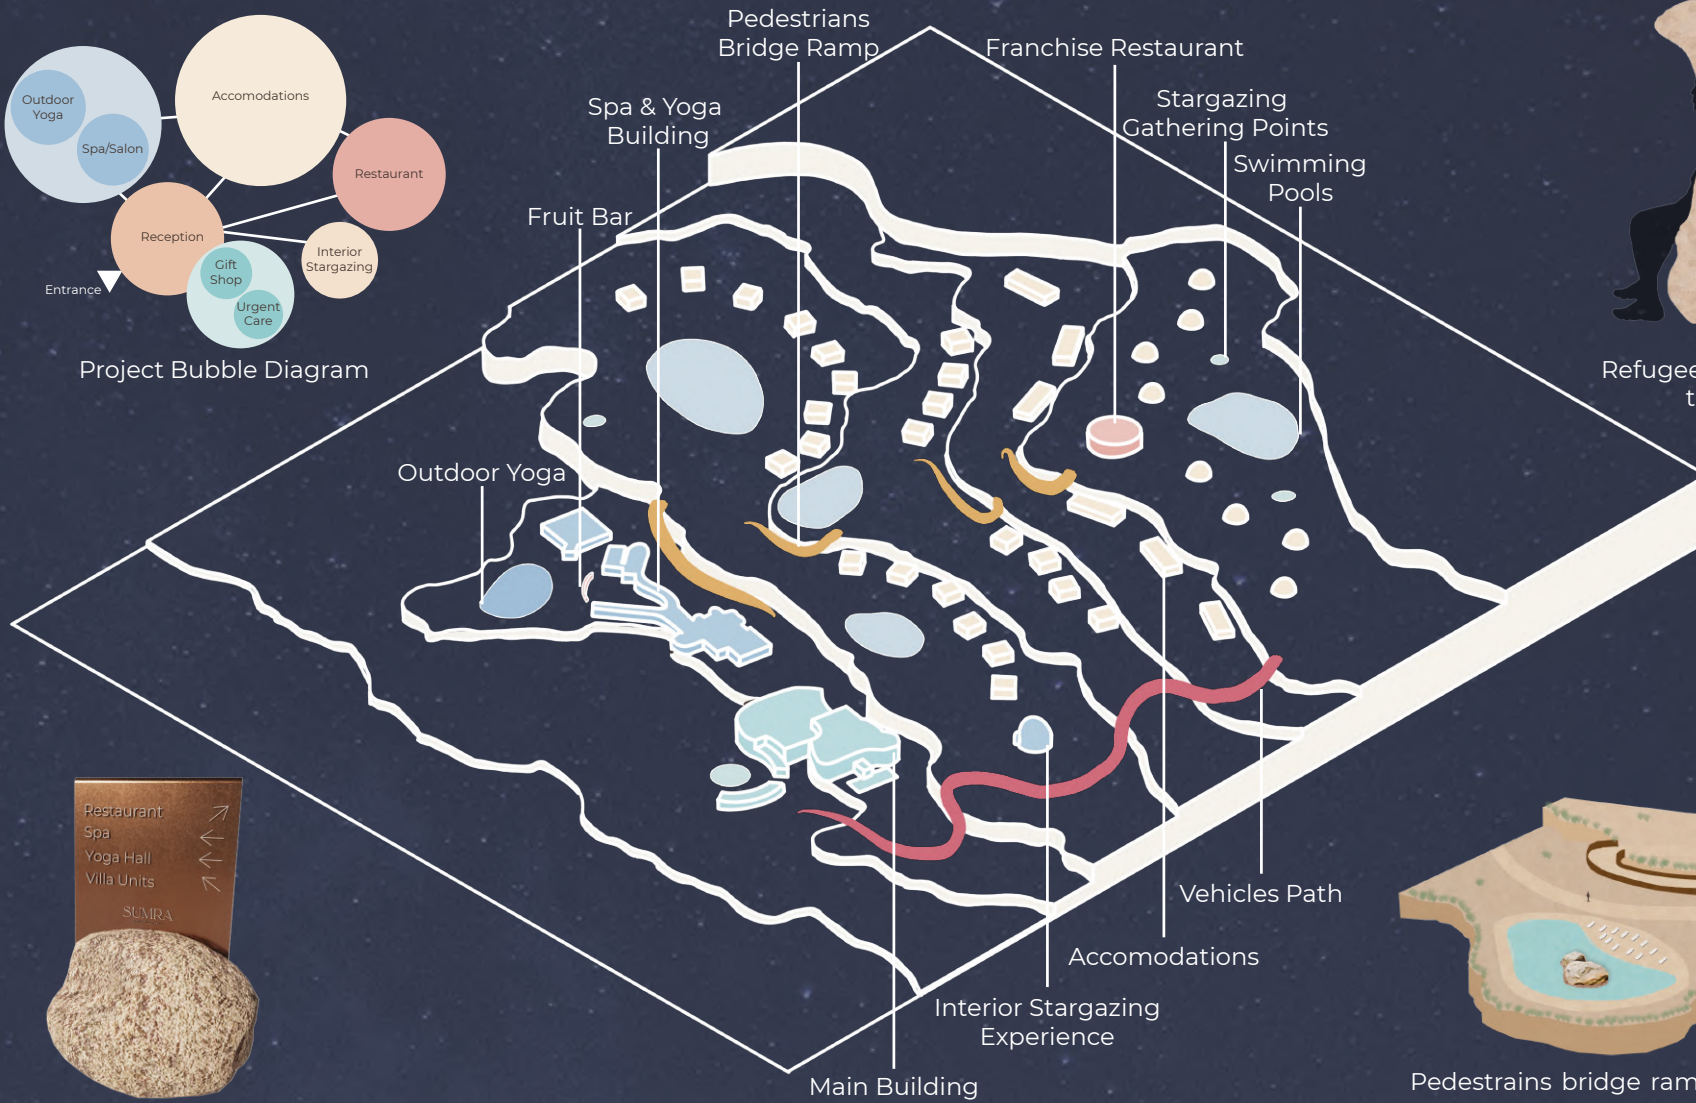

SUMRA

Stargazing Resort

Sumra - which means the darkness of the night sky in arabic- is a wellbeing resort that specializes in stargazing ,away from the pollutants especially light pollution that prevented this generation from experiencing the awe of a dark sky twinkling with stars. As this resort is focused on providing an environment equipped with all the needs for observing stars and astronomical phenomenas for adults interested in these activities. And a critical part of providing this enviroment is conserving the natural dark sky and the local context of the location.

SUMRA

Location

Sumra is located at The RedSea Project which is a dark sky reserve. The area has the best conditions for stargazing (Low Humidity - Low light pollution - Low air pollution)

Design Strategies

Site Plan

Refugee seats around the resort

wayfinding stands

Pedestrains bridge ramp along the whole resort encourages walking and connecting with nature

Administration
234sqm 3%

Services
1170sqm 15%

Spa & Activities
2106sqm 27%

Food & Restaurants
1170sqm 15%

Accomodations
3120sqm 40%

Architectural Programming

Main Building Bubble Diagram

- WC
- Vertical Circulation
- Services

Design Concept

The concept is inspired from **the illusions** stars create in the sky and to our eyes when we stare into them. And is expressed through light reflections and light dispersions.