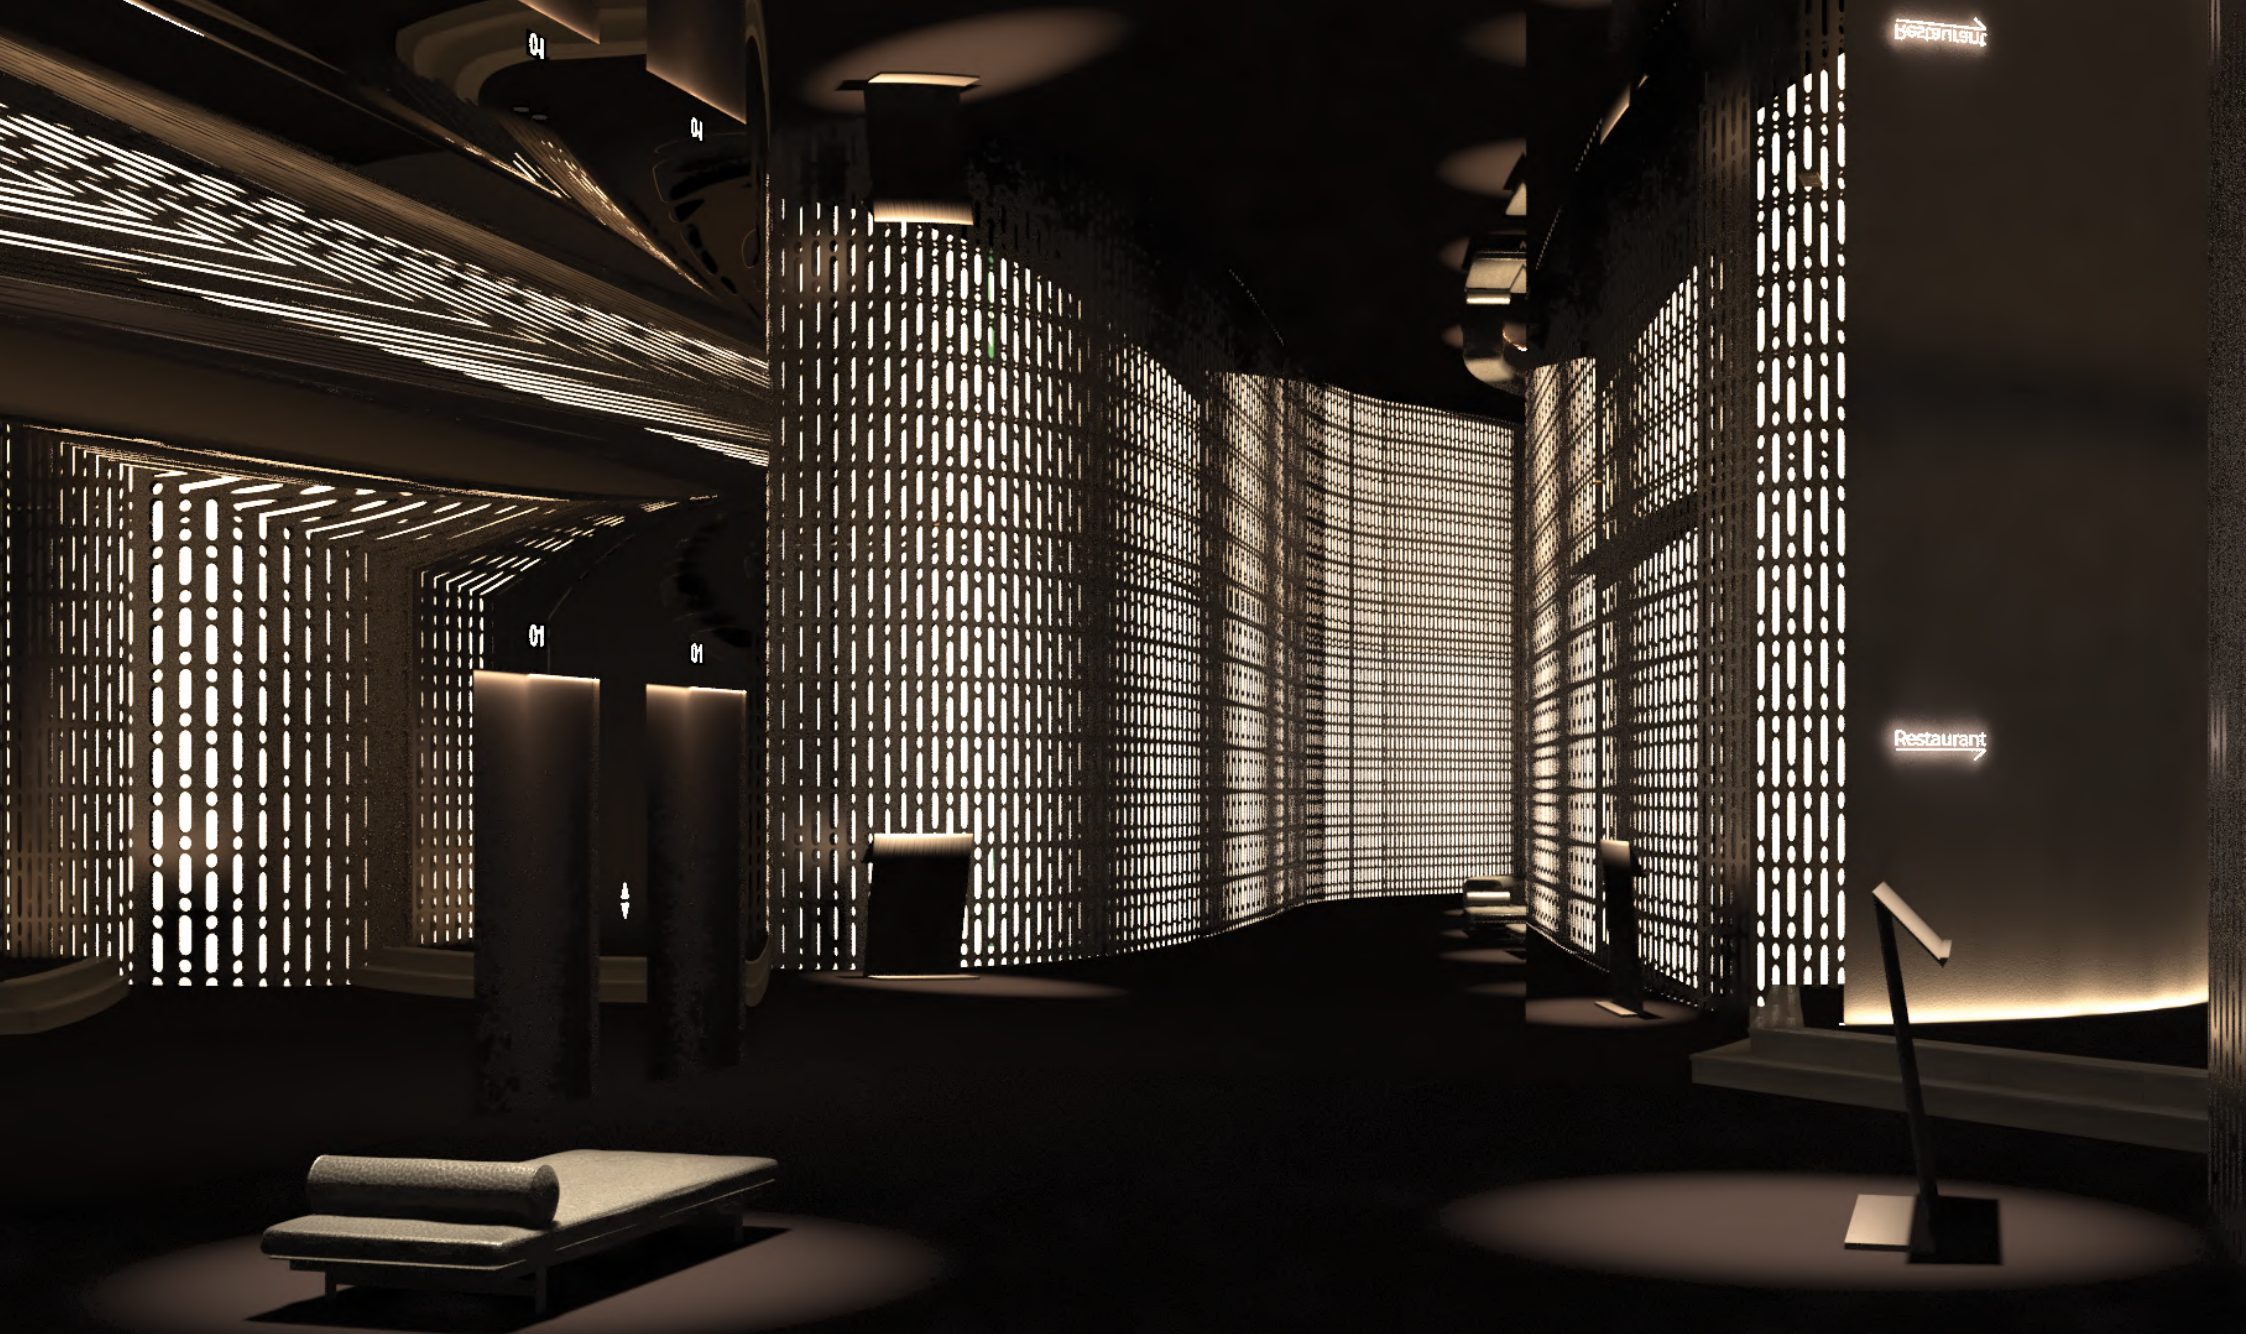

Lounge area

The lounge area is designed to represent the illusion of an infinite space. Through the use of mirror ceiling and walls in addition to an perforated metal material that allow light to pass through and created infinite number of reflections.