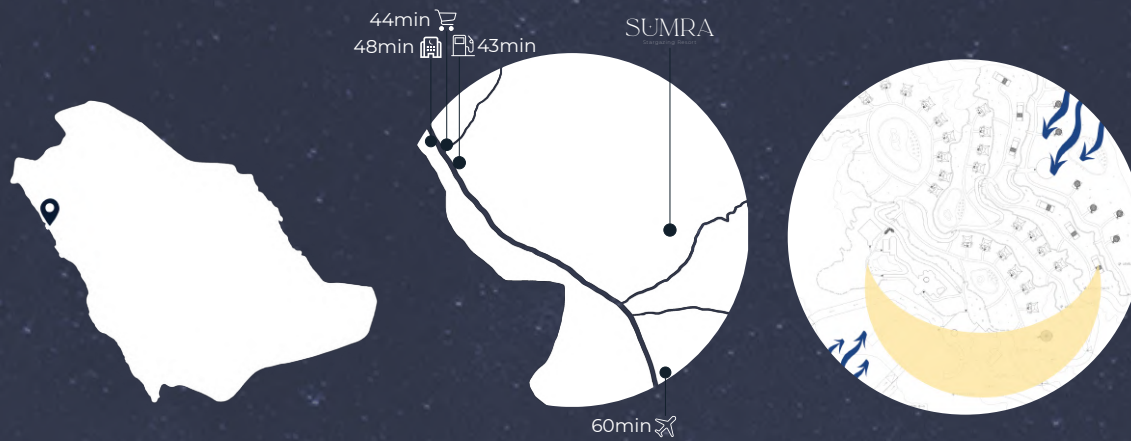

SUMRA

Stargazing Resort

Sumra - which means the darkness of the night sky in arabic- is a wellbeing resort that specializes in stargazing ,away from the pollutants especially light pollution that prevented this generation from experiencing the awe of a dark sky twinkling with stars. As this resort is focused on providing an environment equipped with all the needs for observing stars and astronomical phenomenas for adults interested in these activities. And a critical part of providing this enviroment is conserving the natural dark sky and the local context of the location.

SUMRA

Location

Sumra is located at The RedSea Project which is a dark sky reserve. The area has the best conditions for stargazing (Low Humidity - Low light pollution - Low air pollution)

Design Strategies