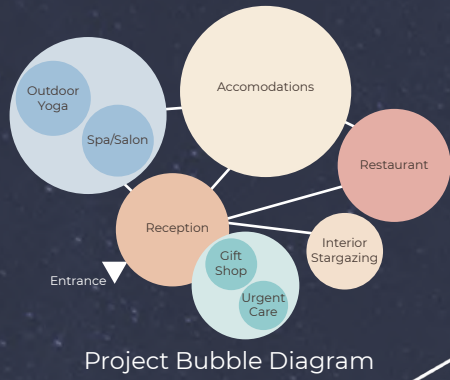

Site Plan

Refugee seats around the resort

wayfinding stands

Pedestrains bridge ramp along the whole resort encourages walking and connecting with nature

Administration
234sqm 3%

Services
1170sqm 15%

Spa & Activities
2106sqm 27%

Food & Restaurants
1170sqm 15%

Accomodations
3120sqm 40%

Architectural Programming

Main Building Bubble Diagram

- WC
- Vertical Circulation
- Services

Design Concept

The concept is inspired from **the illusions** stars create in the sky and to our eyes when we stare into them. And is expressed through light reflections and light dispersions.

Interior Stargazing Immersive Experience

An immersive experience where visitors can experience stargazing during off-seasons in addition to being able to view astronomical phenomena that exist in different locations.