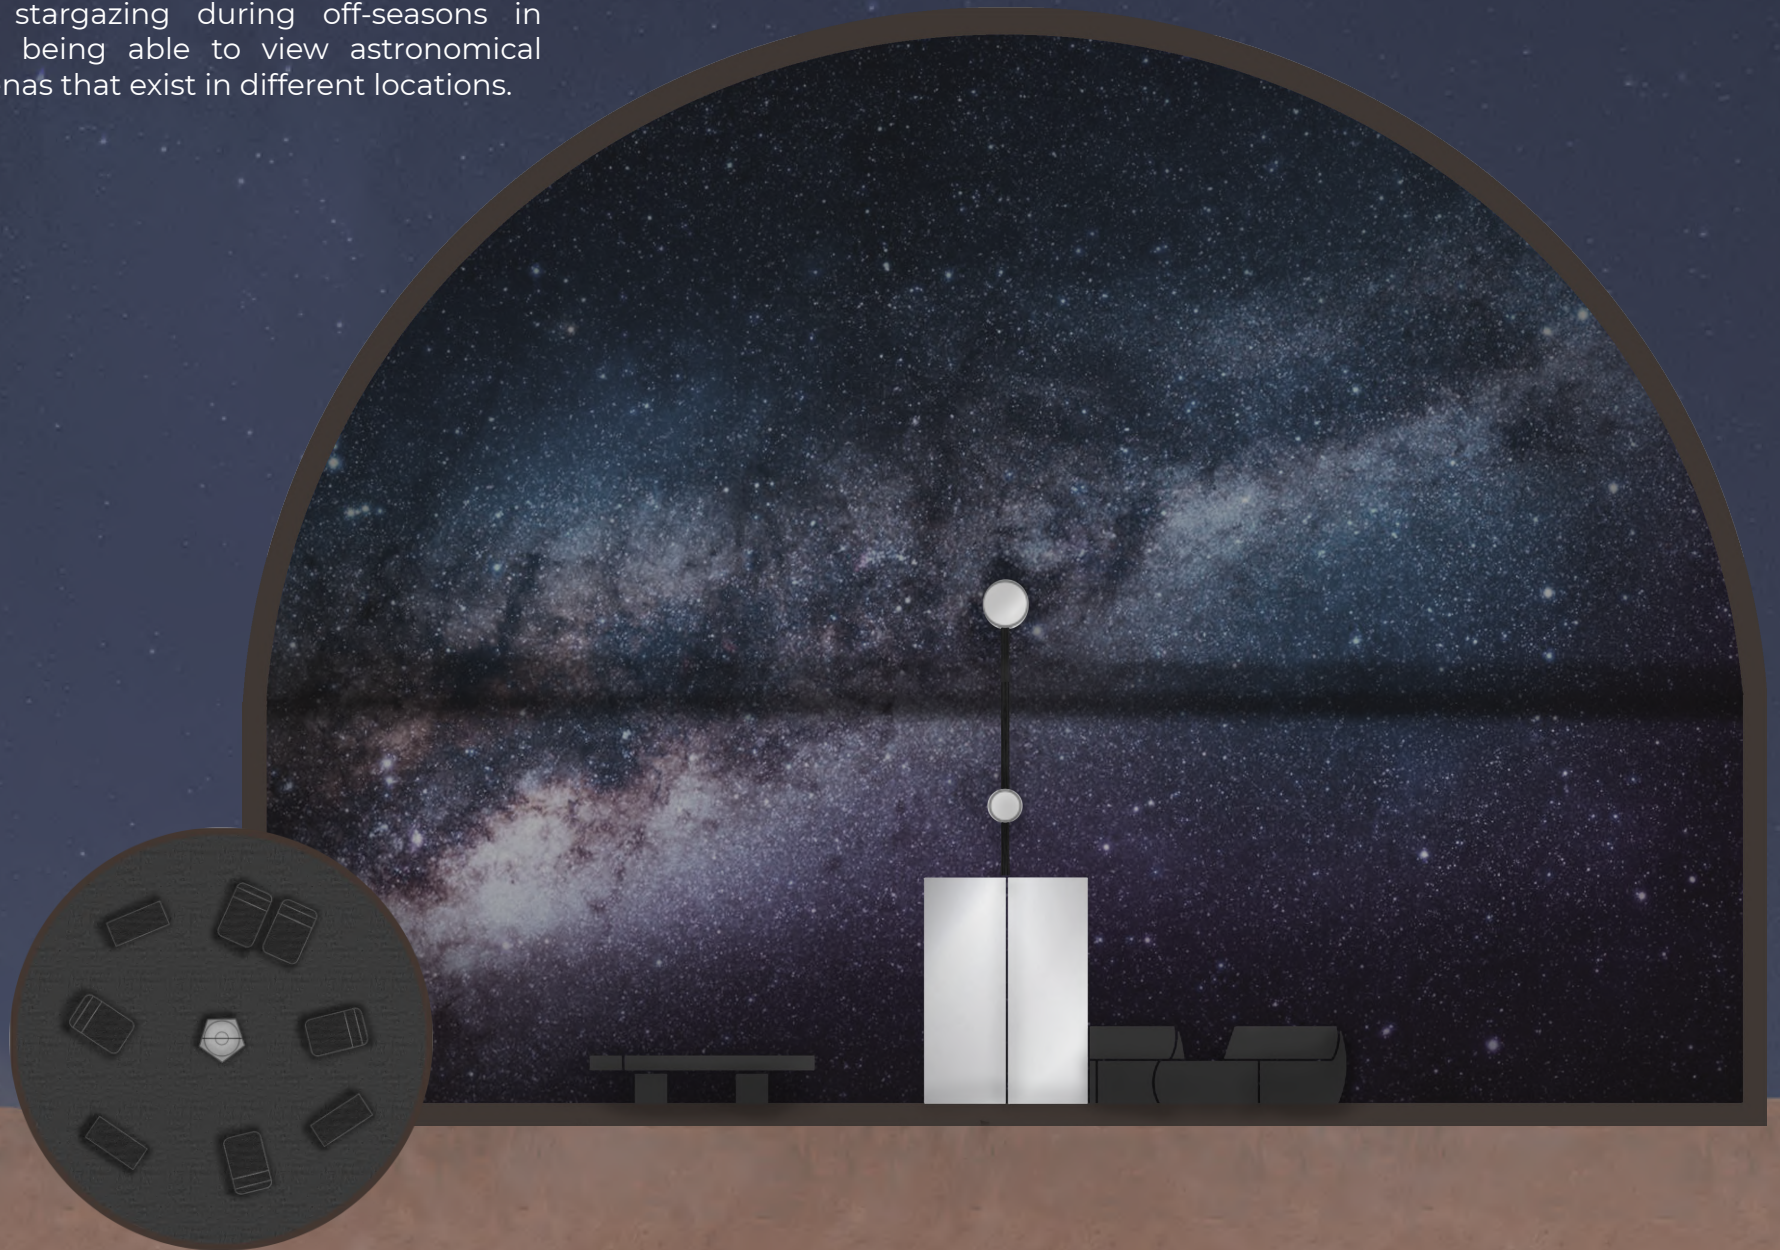

Food & Restaurants
1170sqm 15%

Accomodations
3120sqm 40%

Architectural Programming

Main Building Bubble Diagram

- WC
- Vertical Circulation
- Services

Design Concept

The concept is inspired from **the illusions** stars create in the sky and to our eyes when we stare into them. And is expressed through light reflections and light dispersions.

Interior Stargazing Immersive Experience

An immersive experience where visitors can experience stargazing during off-seasons in addition to being able to view astronomical phenomena that exist in different locations.

Accommodation Options

The stargazing dome is designed with measures that considers the big opportunity for light spill which negatively affects perceiving the natural starlight. Rough materials are used such as plastering and basalt stone, in addition to warm focused lighting.