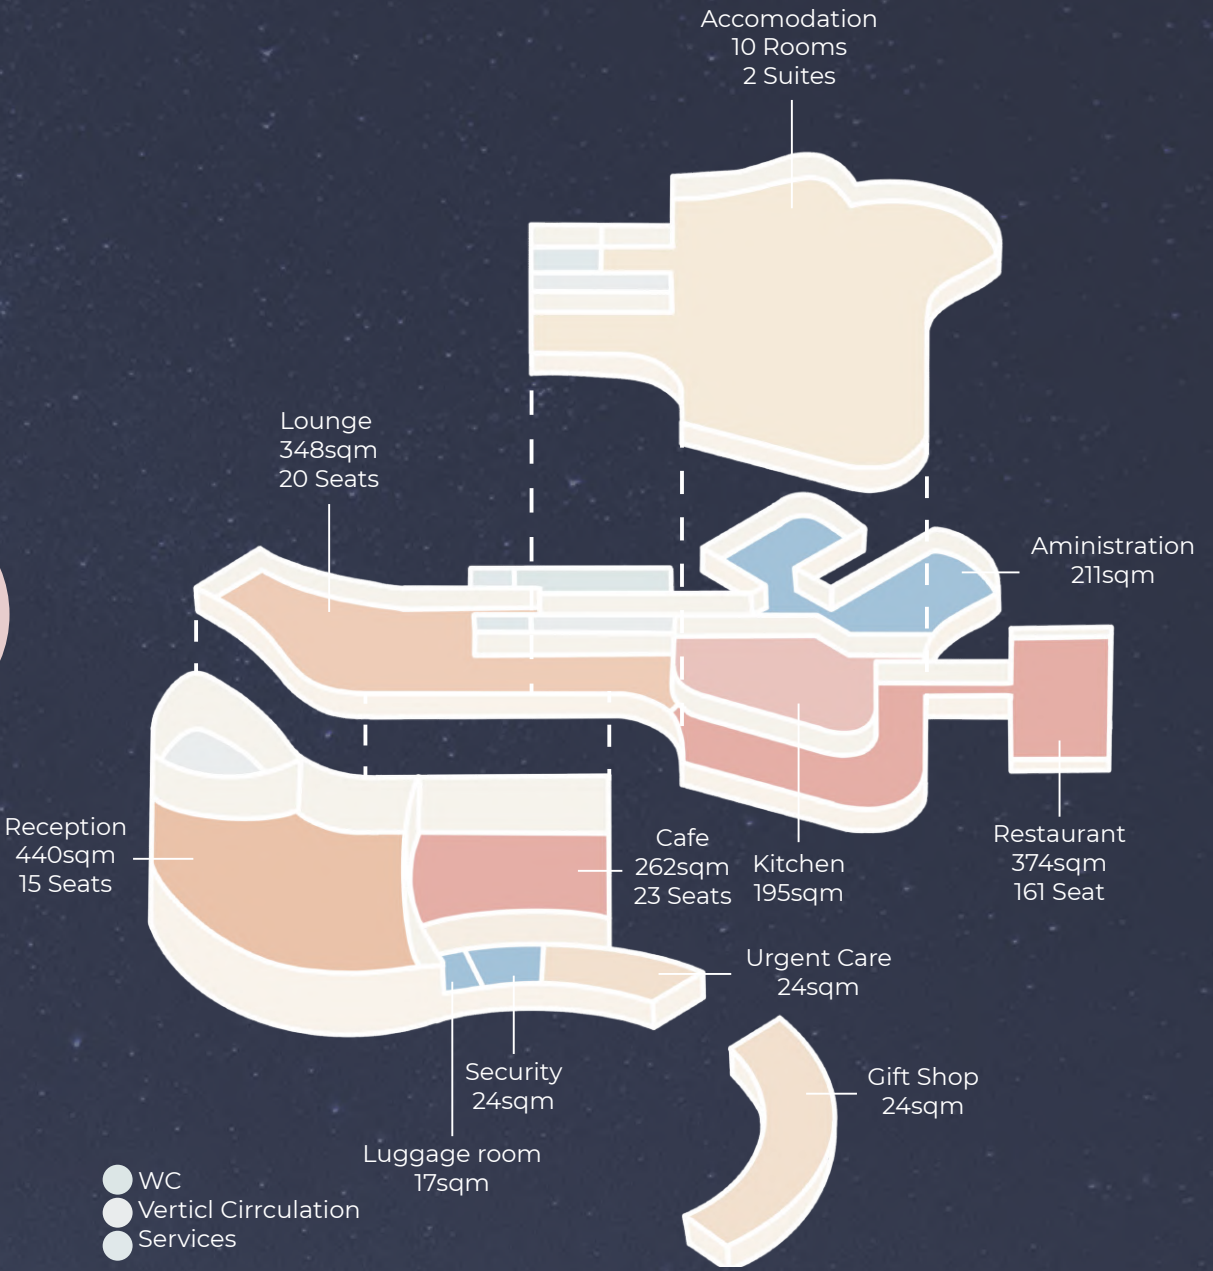

SUMRA

Location

Sumra is located at The RedSea Project which is a dark sky reserve. The area has the best conditions for stargazing (Low Humidity - Low light pollution - Low air pollution)

Design Strategies

Site Plan

Refugee seats around the resort

wayfinding stands

Pedestrains bridge ramp along the whole resort encourages walking and connecting with nature

Administration
234sqm 3%

Services
1170sqm 15%

Spa & Activities
2106sqm 27%

Food & Restaurants
1170sqm 15%

Accomodations
3120sqm 40%

Architectural Programming

Main Building Bubble Diagram

- WC
- Vertical Circulation
- Services

Design Concept

The concept is inspired from **the illusions** stars create in the sky and to our eyes when we stare into them. And is expressed through light reflections and light dispersions.

Accommodation Options

The stargazing dome is designed with measures that considers the big opportunity for light spill which negatively affects perceiving the natural starlight. Rough materials are used such as plastering and basalt stone, in addition to warm focused lighting.